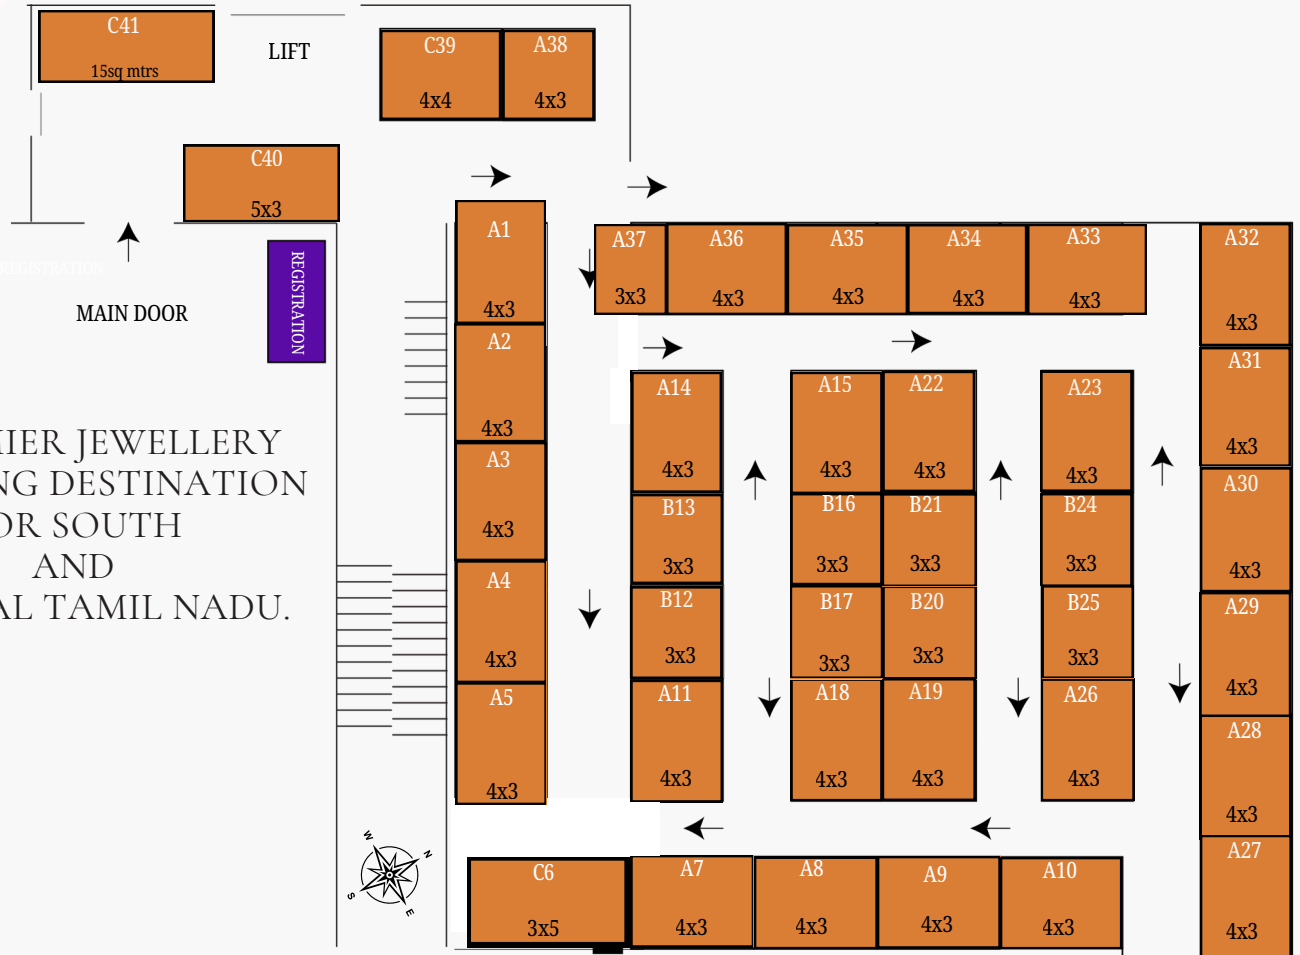

KGJS

EXPO

Madurai

4

TH EDITION

MADURAI EDITION

MAY
2026 **23** **24**

VENUE :
COURTYARD
BY MARRIOTT , MADURAI

A PREMIER JEWELLERY
SOURCING DESTINATION
FOR SOUTH
AND
CENTRAL TAMIL NADU.

TYPE A – MAXIMA STALL
Size: 12 Sq.m (4 m • 3 m)
Price: ₹2.5Lakhs + GST

Inclusions:

- Table – 01 No.
- Tower Showcase (with lighting)– 01 Nos.
- Table Showcase (with lighting)– 02 Nos.
- Chairs – 03 Nos.
- Electrical Plug Point
- Carpet & Dustbin
- Lighting – 08 Spot Lamps

Hospitality:

- Stay Provided: Marriott Deluxe Room – 03 Nights

Food Coupons (Per Day):

- Lunch – 03 Coupons
- Dinner – 03 Coupons

TYPE B – MAXIMA STALL
Size: 9 Sq.m (3 m • 3 m)
Price: ₹2 Lakhs + GST

Inclusions:

- Table – 01 No.
- Tower Showcase (with lighting) – 01 Nos..
- Table Showcase (with lighting) – 01 Nos..
- Chairs – 02 Nos.
- Electrical Plug Point
- Carpet & Dustbin
- Lighting – 06 Spot Lamps

Hospitality: